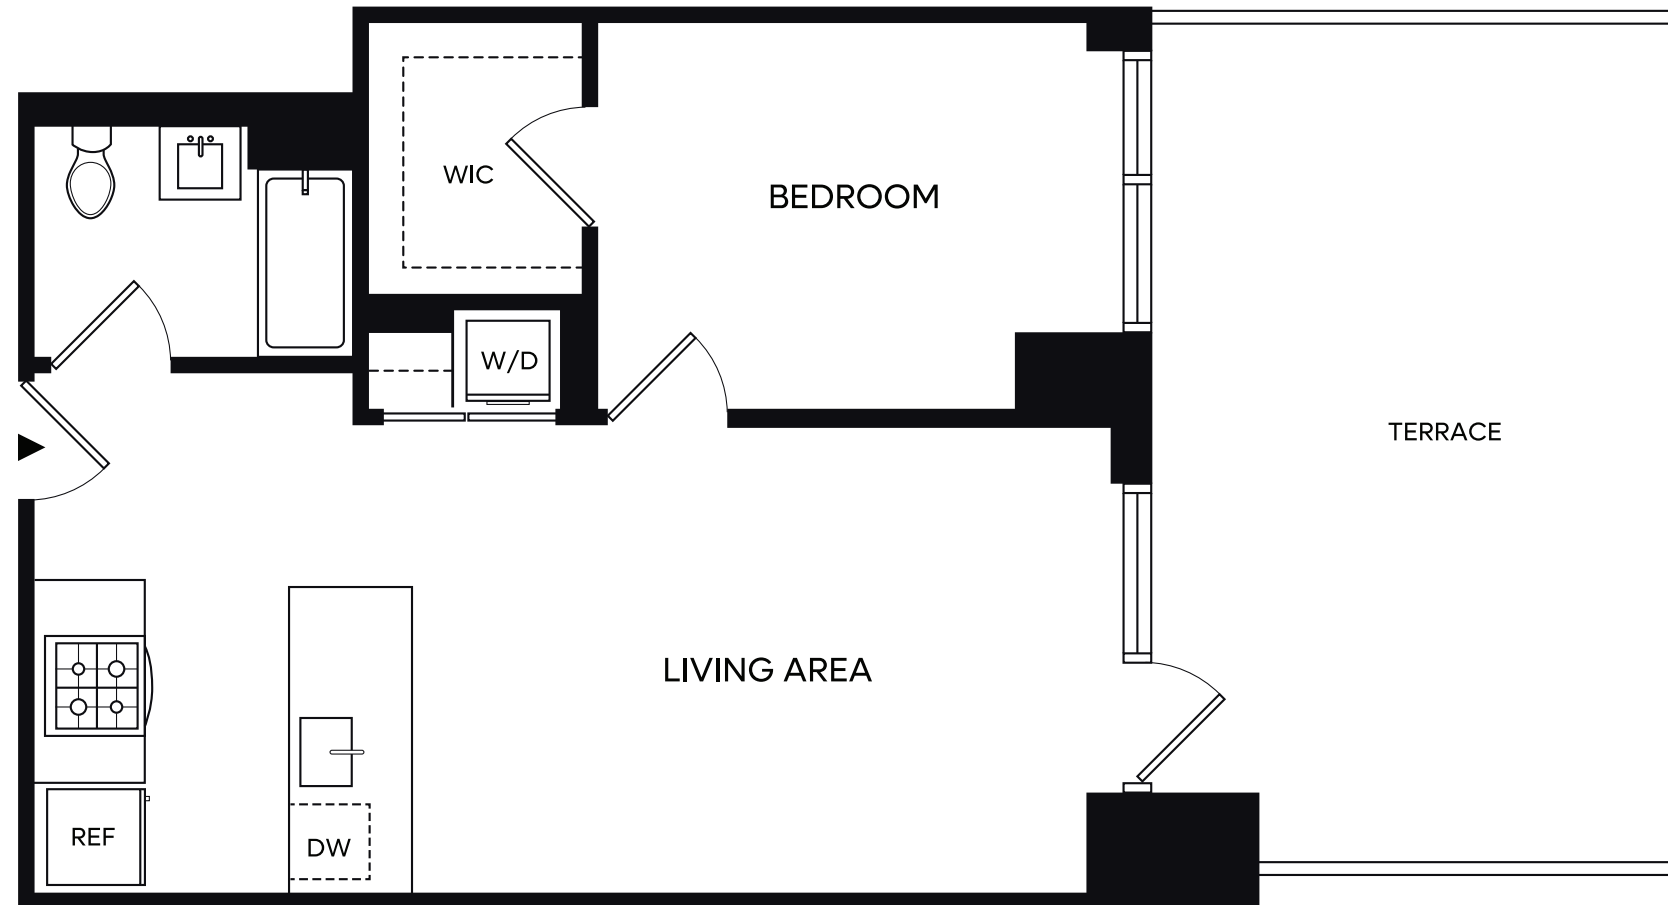

THE BELLSLIP

GREENPOINT
LANDING

1E 1 BEDROOM 1 BATH

RESIDENCES

- BOSCH stacked washer and dryer
- Blomberg Fridge and Kitchenaid Gas Range Stove and Wall Oven
- Keyless entry with LATCH
- Solar blackout shades
- Caesarstone quartz kitchen countertops and backsplashes
- Cataline Bathtubs

AMENITIES

- 24-hour concierge
- Co-working space with adjacent terrace and resident lounge
- Fitness area including a yoga studio, cycle studio, and state-of-the-art gym equipment
- Outdoor pool deck with reservable grills and an indoor pool lounge
- Reservable chefs kitchen

NEWTOWN CREEK

COMMERCIAL STREET

929-844-6075 TheBellsip.com 1 Bell Slip, Brooklyn, NY 11222

*Illustration is an artist's conception and may differ from actual unit layout. All dimensions are approximate and subject to construction and field variation.