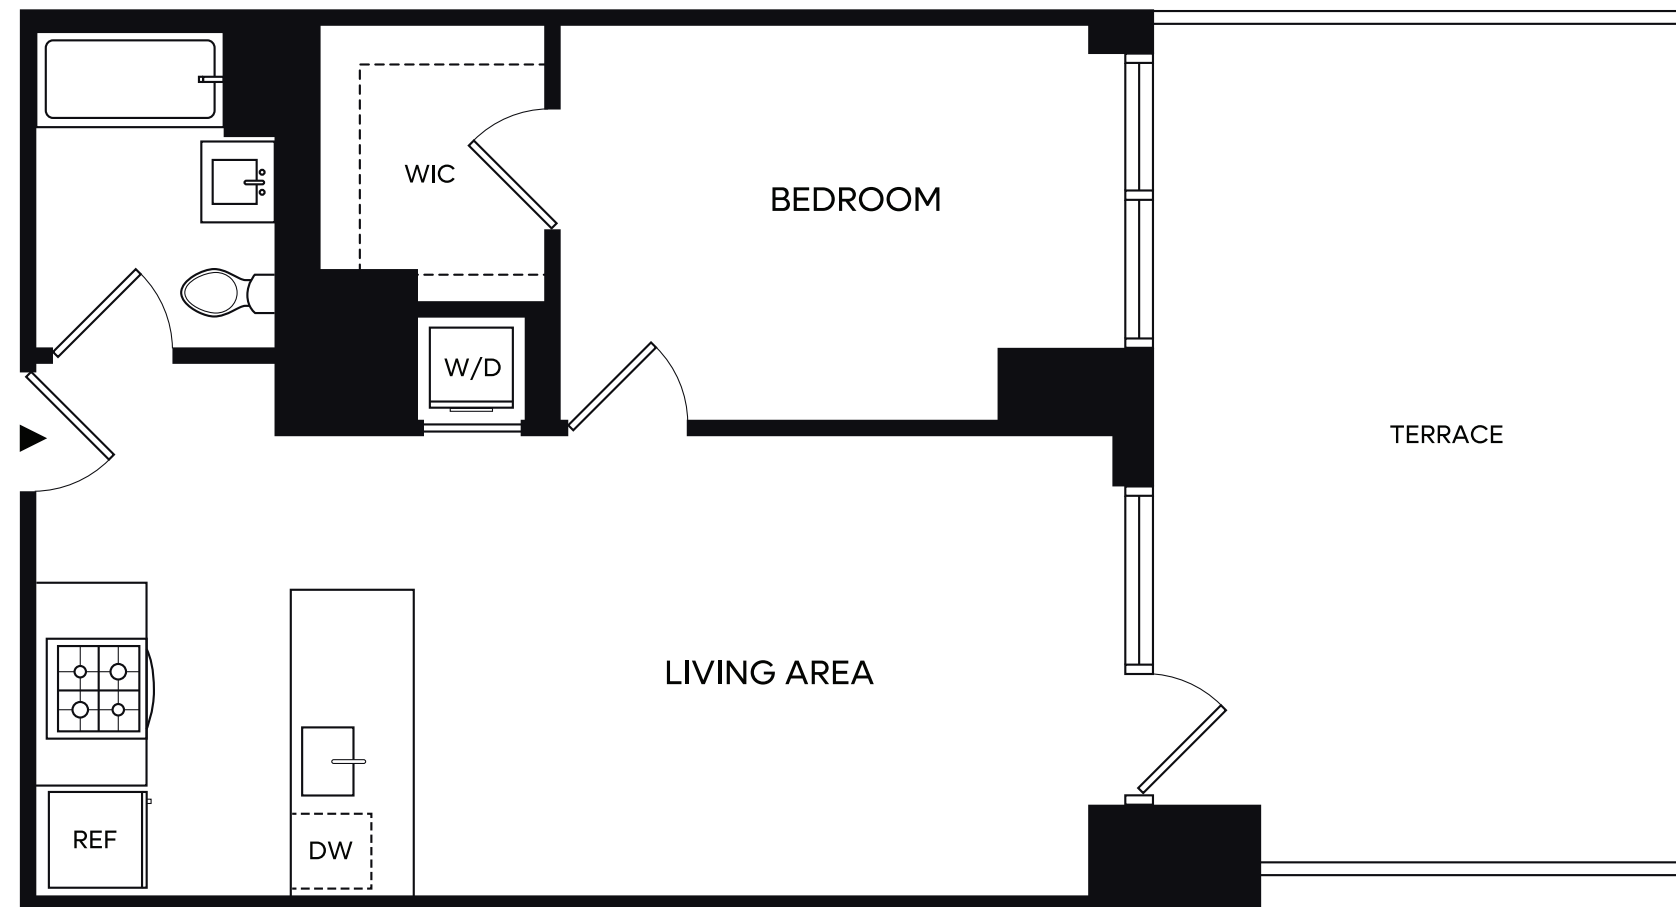

AMENITIES

- 24-hour concierge
- Co-working space with adjacent terrace and resident lounge
- Fitness area including a yoga studio, cycle studio, and state-of-the-art gym equipment
- Outdoor pool deck with reservable grills and an indoor pool lounge
- Reservable chefs kitchen

NEWTOWN CREEK

COMMERCIAL STREET